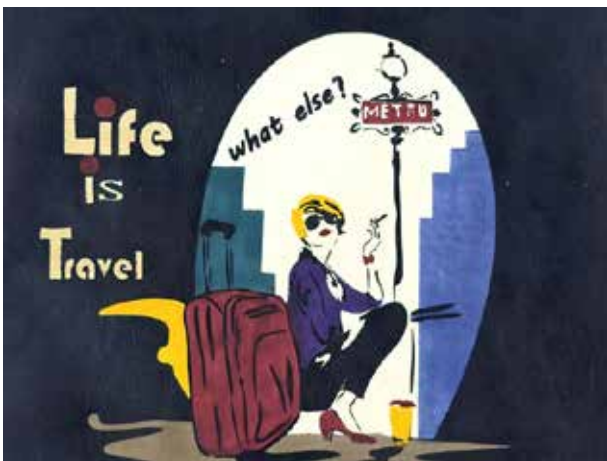

A woman with long dark hair is shown from the waist up, wearing a dark blue, short-sleeved top with a ruffled neckline and a black skirt with a high slit. She is holding a black leather bag with a colorful, abstract pattern. The background is a plain, light gray wall.

VIVA ITALIA BLU

VIVA ITALIA NERO

LOVE DOG 01

LOVE DOG 02

FASHION 01

FASHION 02

TRAVEL 01

TRAVEL 02